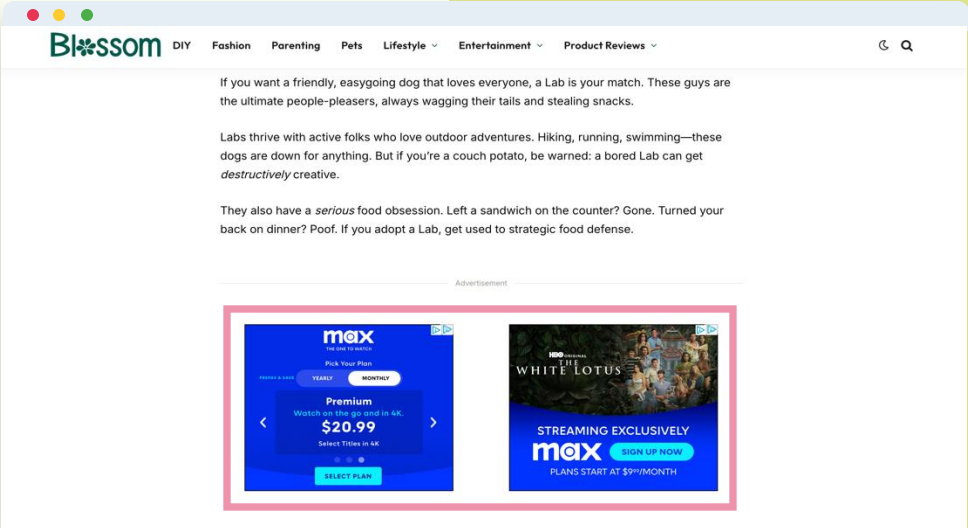

Ad Component	File Type	Dimension	Max File Size
Initial File Load	HTML, CSS, JS, JPG, PNG, SVG	300x250	150KB
Expandable File Load	HTML5, CSS, JS, JPG, PNG, SVG, MP4	700x500	2.2MB
Back Up/Static	JPG or PNG	300x250	150KB